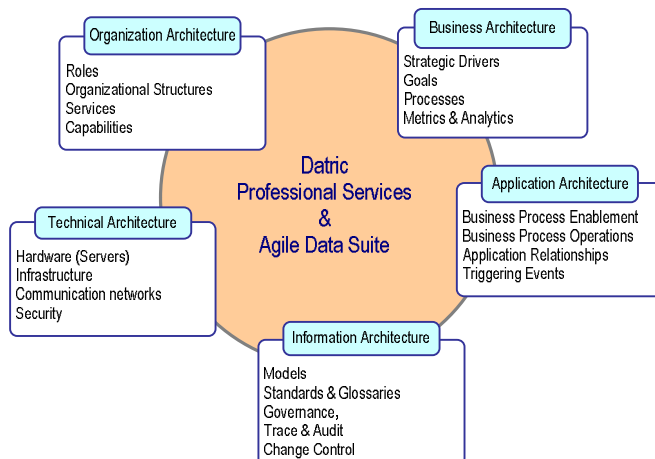

Transforming data into understanding ®

Offices in Charlotte and Chicago

704.504.2464 **phone** | info@datric.com **email** | <http://datric.com> **web**