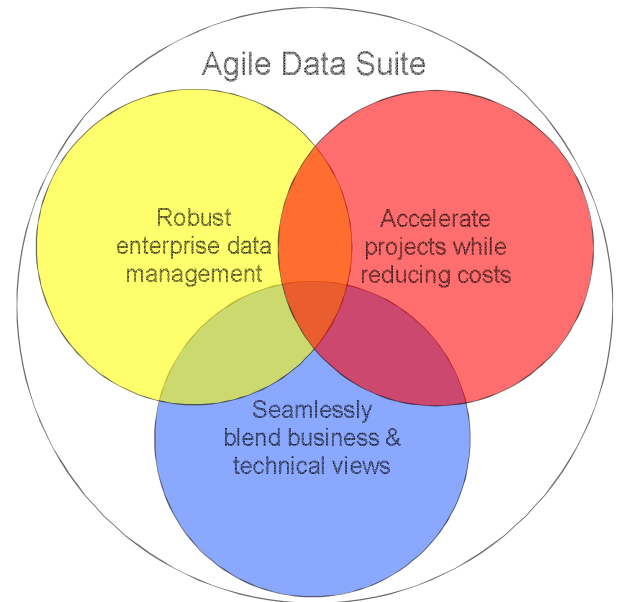

### Project Management

- Cross-project & cross-time management
- Integrated approval process
- Work assignments and work flow
- Issue logs
- Project management dashboard
- Project management status and progress analytics

### Reports

- Mapping reports and analytics
- Enterprise Glossary
- Configurable report framework

Datric is a premier provider of data integration and data warehousing solutions. We advise Fortune 100 companies in enterprise system design and architecture, data warehousing, and system consolidation. Additional areas of expertise include enterprise resource planning, supply chain systems, data management and decision support system integration.